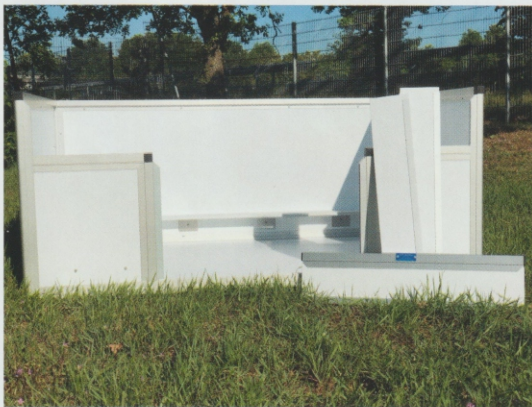

The WT puppy box offers bitches and puppies the perfect room. Your puppies are optimally protected by a spacer bar. With the removable entry plate, you can stop the little ones escape.

### Basis Ausstattung

- Abmaße 140 x 100 x 60 cm
- Herausnehmbare Einstiegsplatte
- Welpenschutzleiste
- Sondergrößen