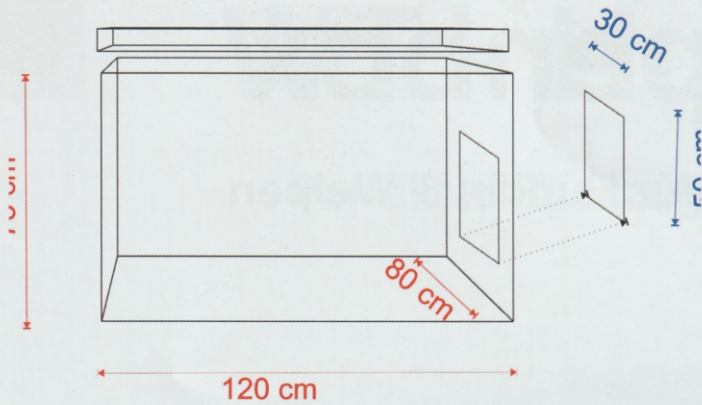

### Basic Equipment

- Dimensions 140 x 100 x 60 cm
- Removable entry plate
- Puppy protection border
- Special sizes

## Basic Equipment

Dimensions 75 x 120 x 80 cm  
 entry 30 x 50 cm removable roof  
 feet 1 cm high, entry on the front